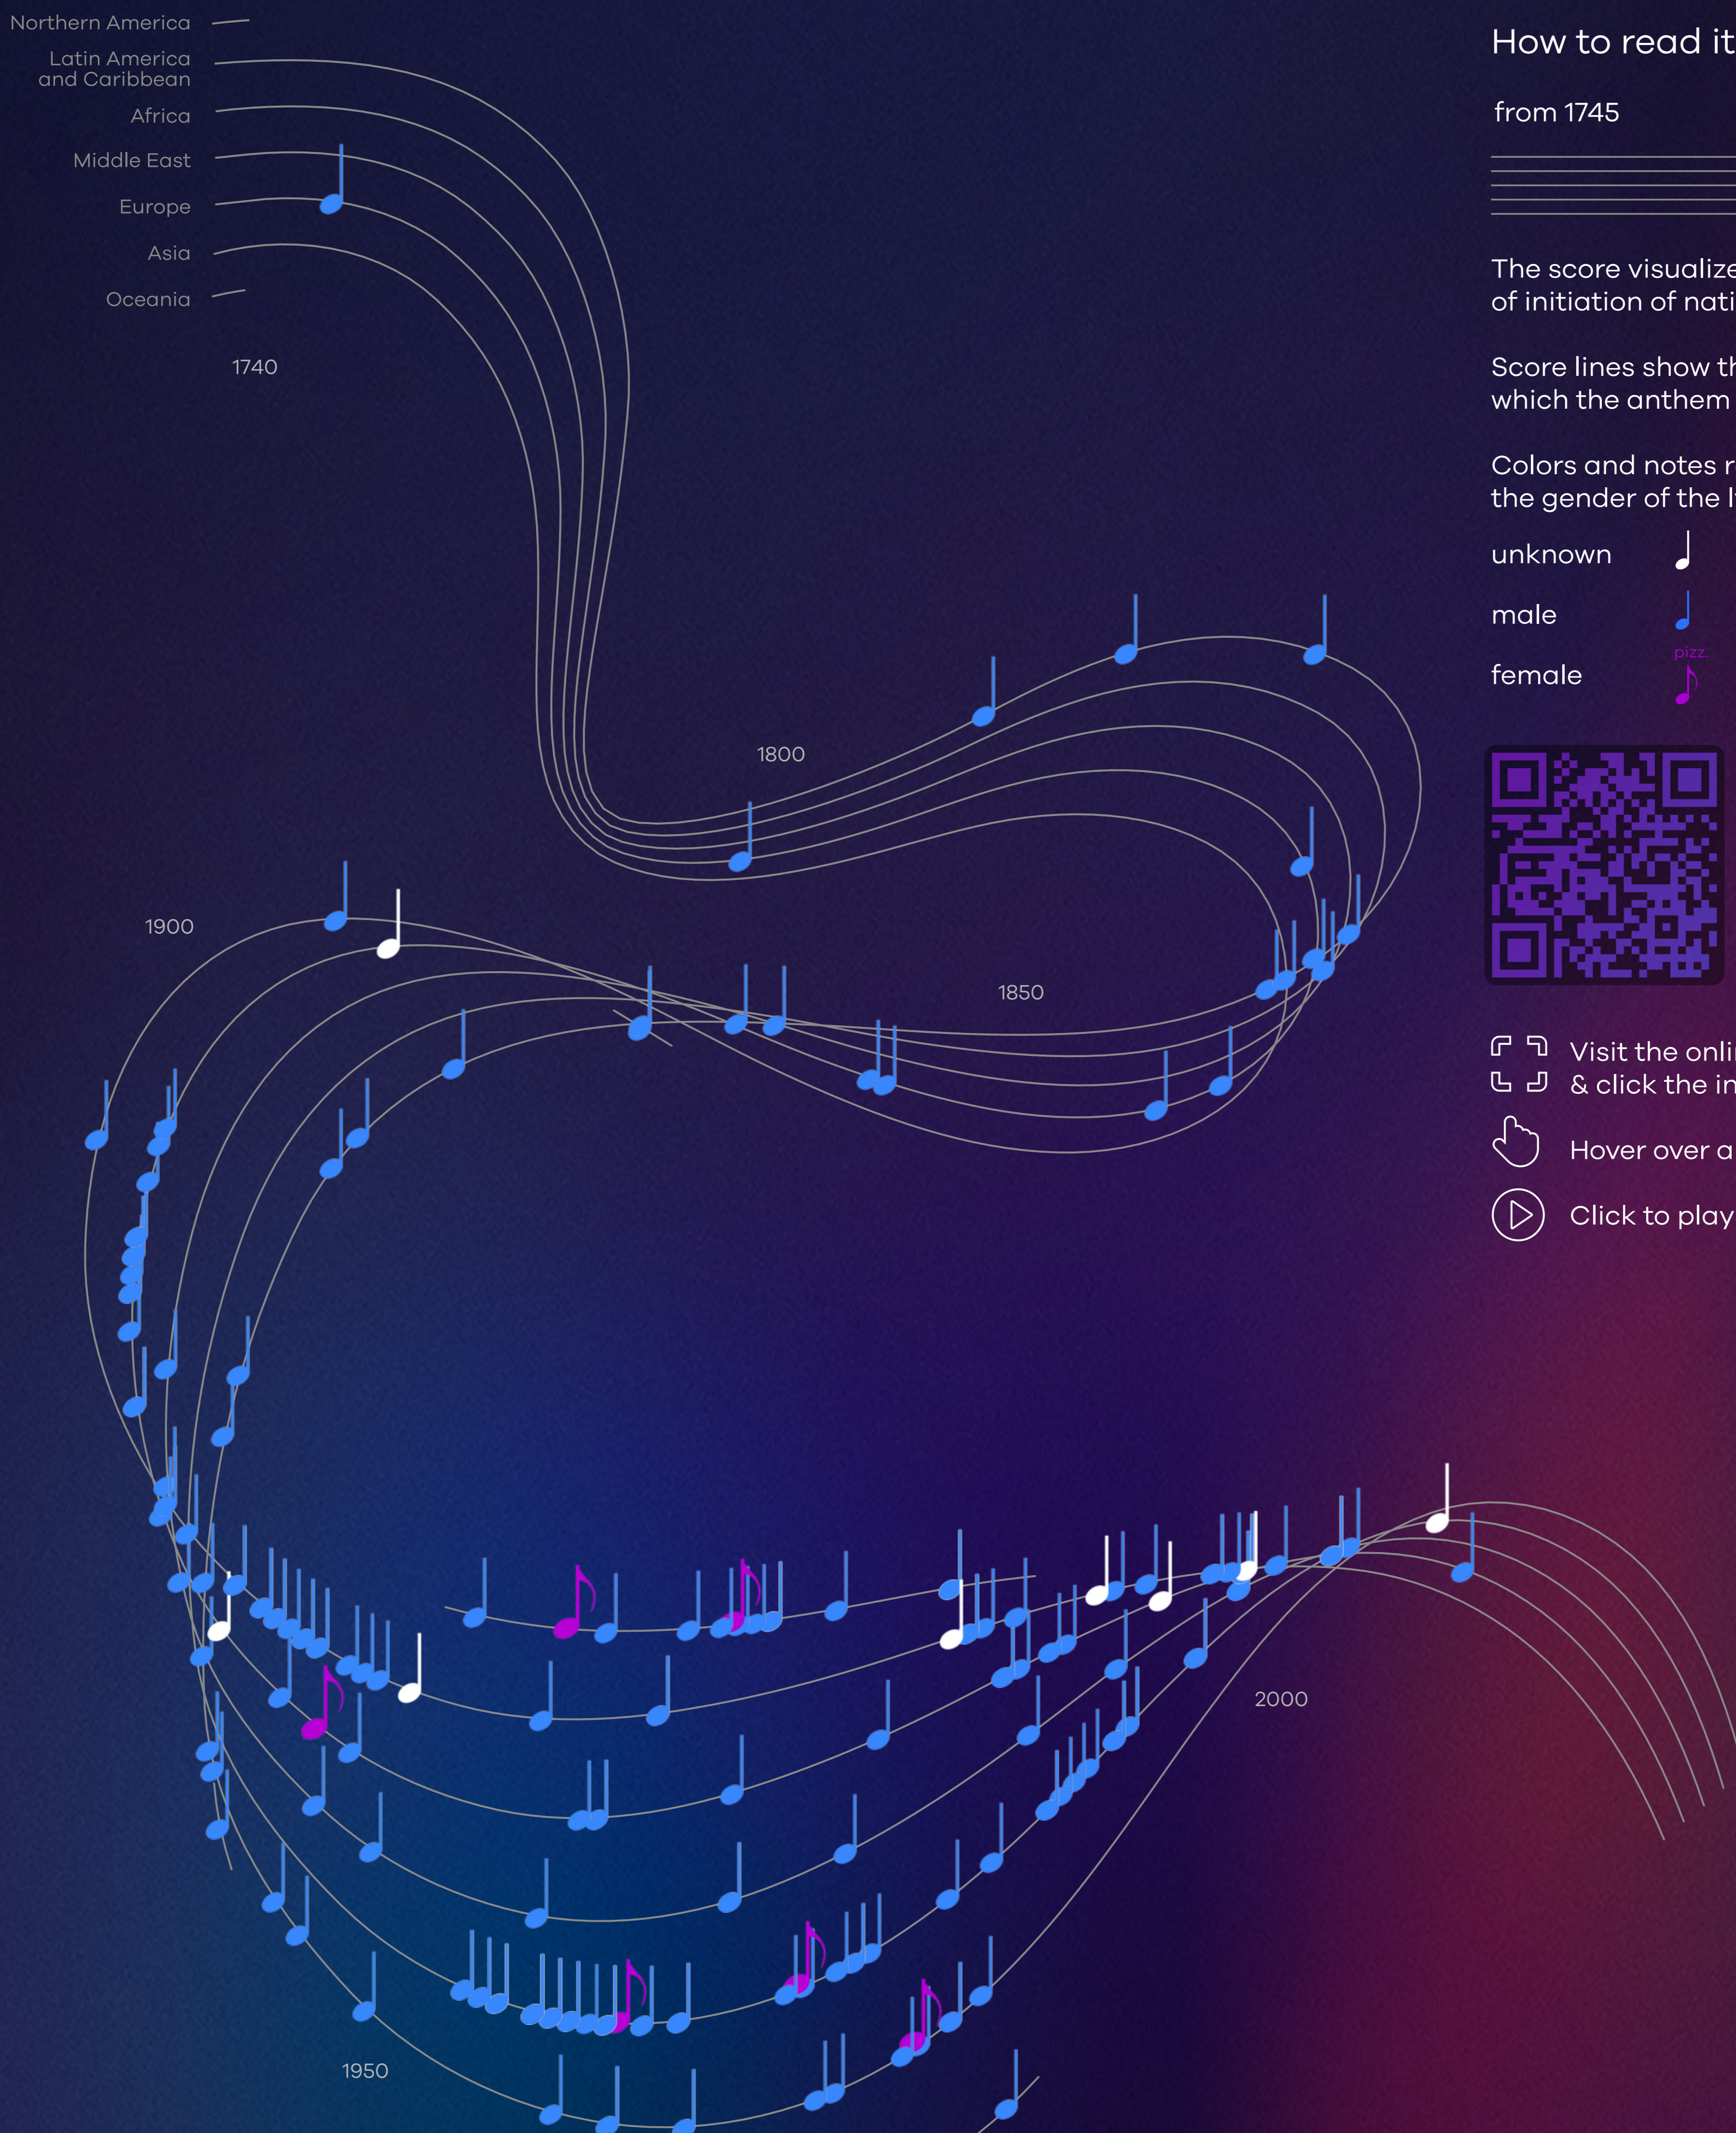

HITSTORY

ANTHEMS

How to read it?

from 1745 to 2020

The score visualizes the date of initiation of national anthems

Score lines show the region from which the anthem originates

Colors and notes represent the gender of the lyricist

- unknown
- male
- female

- Visit the online version & click the interactive viz
- Hover over a note to get info
- Click to play how it sounds